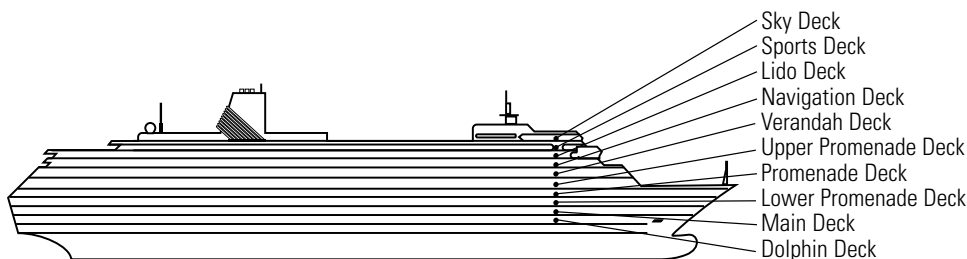

ms Volendam

DECK PLANS & STATEROOMS

The deck plans are color-coded by category of stateroom, and the category letter precedes the stateroom number in each room. All staterooms are equipped with DVD player, flat-panel television, telephone and multi-channel music.

Important Note: Not all staterooms within each category have the same furniture configuration and/or facilities. Appropriate symbols within the rooms on the deck plans describe differences from the stateroom descriptions below.

All information is subject to change.

STATEROOM SYMBOL LEGEND

- Shower only
- Bathtub & shower
- ▲ 2 lower beds or converts to 1 queen-size (no sofa bed)
- Triple (2 lower beds, 1 sofa bed)
- Quad (2 lower beds, 1 sofa bed, 1 upper)
- △ Partial sea view
- ☆ 2 lower beds not convertible to a queen-size
- × Fully obstructed view
- + Connecting rooms
- These staterooms have portholes instead of windows
- ♿ Suite S7034 is wheelchair accessible with bathtub & shower. Staterooms AA7088, AA7087, B6228, B6225, C6104, D3396, D3391, HH3431, HH3430, D3429, G2702, L2700, K2555, K2554, G2500, FF1964, FF1955, H1807, H1806, H1805, H1804 are wheelchair accessible, shower only.