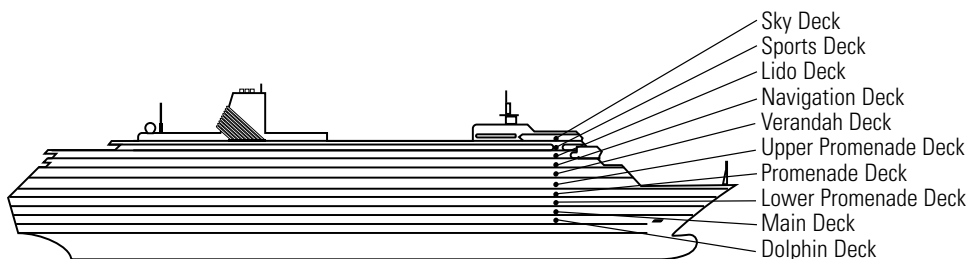

Important Note: Not all staterooms within each category have the same furniture configuration and/or facilities. Appropriate symbols within the rooms on the deck plans describe differences from the stateroom descriptions below.

All information is subject to change.

STATEROOM SYMBOL LEGEND

- Shower only
- Bath tub & shower
- ▲ 2 lower beds or converts to 1 queen-size (no sofa bed)
- Triple (2 lower beds, 1 sofa bed)
- Quad (2 lower beds, 1 sofa bed, 1 upper)
- △ Partial sea view
- ☆ 2 lower beds not convertible to a queen-size
- × Fully obstructed view
- + Connecting rooms
- These staterooms have portholes instead of windows
- ♿ Suite S7034 is wheelchair accessible with bathtub & shower. Staterooms AA7088, AA7087, B6228, B6225, C6104, D3396, D3391, HH3431, HH3430, D3429, G2702, L2700, K2555, K2554, G2500, FF1964, FF1955, H1807, H1806, H1805, H1804 are wheelchair accessible, shower only.

OCEAN-VIEW STATEROOMS

C **D** **DD**

Large: 2 lower beds convertible to 1 queen-size bed, bathtub & shower. All DD-category staterooms have partial sea views. Approximately 140–319 sq. ft.

HH

Large: 2 lower beds convertible to 1 queen-size bed, bathtub & shower. All HH-category staterooms have fully obstructed views. Approximately 140–319 sq. ft.

INTERIOR STATEROOMS

J **K**

Large: 2 lower beds convertible to 1 queen-size bed, shower. Approximately 182–293 sq. ft.