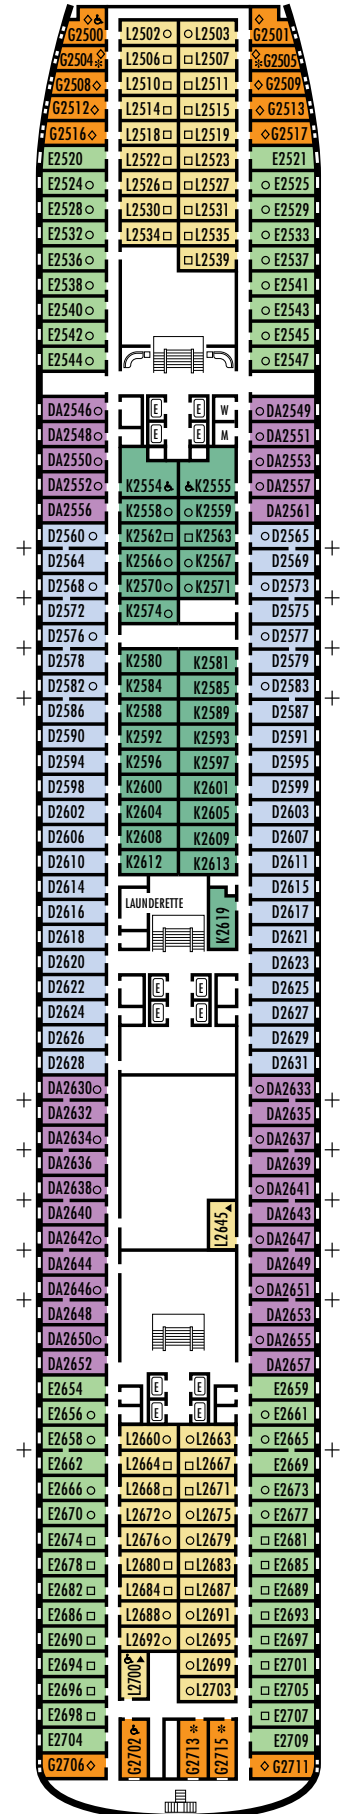

All information is subject to change.

STATEROOM SYMBOL LEGEND

- * Shower only
- Bath tub & shower
- ▲ 2 lower beds or converts to 1 queen-size (no sofa bed)
- Triple (2 lower beds, 1 sofa bed)
- Quad (2 lower beds, 1 sofa bed, 1 upper)
- △ Partial sea view
- ☆ 2 lower beds not convertible to a queen-size
- × Fully obstructed view
- + Connecting rooms
- ◇ These staterooms have portholes instead of windows
- ♿ Suite S7034 is wheelchair accessible with bathtub & shower. Staterooms AA7088, AA7087, B6228, B6225, C6104, D3396, D3391, HH3431, HH3430, D3429, G2702, L2700, K2555, K2554, G2500, FF1964, FF1955, H1807, H1806, H1805, H1804 are wheelchair accessible, shower only.

OCEAN-VIEW STATEROOMS

E **EE** **F** **FF** **H**

Large: 2 lower beds convertible to 1 queen-size bed, bathtub & shower. Approximately 140–319 sq. ft.

INTERIOR STATEROOMS

M **MM**

Large: 2 lower beds convertible to 1 queen-size bed, 1 sofa bed, shower. Approximately 182–293 sq. ft.

OCEAN-VIEW STATEROOMS

D **DA** **E** **G**

Large: 2 lower beds convertible to 1 queen-size bed, bathtub & shower.
Approximately 140–319 sq. ft.

INTERIOR STATEROOMS

K **L**

Large: 2 lower beds convertible to 1 queen-size bed, shower.
Approximately 182–293 sq. ft.