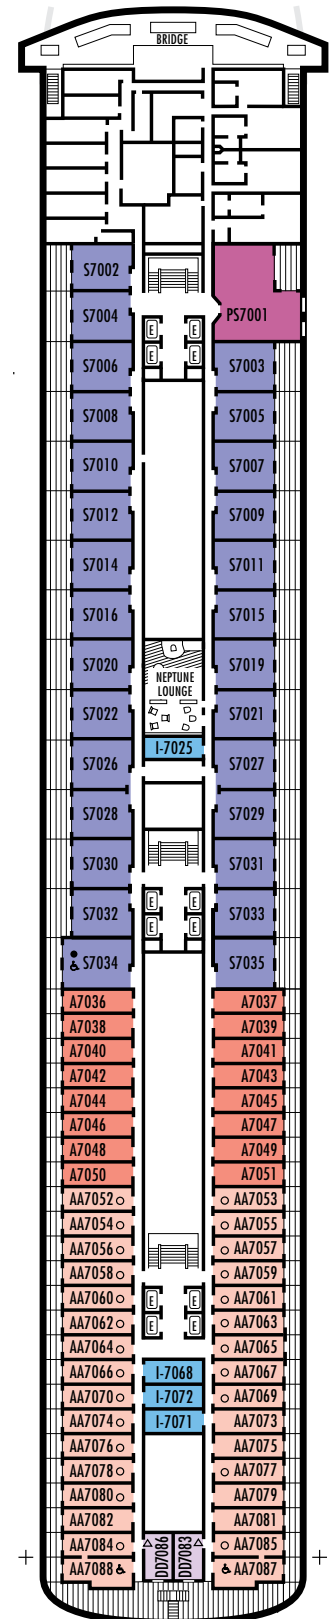

VERANDAH SUITES

PS
Penthouse Verandah Suites: Bedroom with 1 king-size bed, oversized whirlpool bath & shower, living room, dining room, dressing room, private verandah, pantry, 1 sofa bed for 2 persons, mini-bar, refrigerator, guest toilet, floor-to-ceiling windows. Approximately 1,296 sq. ft. including verandah.

S
Deluxe Verandah Suites: 2 lower beds convertible to 1 king-size bed, whirlpool bath & shower, large sitting area, dressing room, private verandah, 1 sofa bed for 2 persons, mini-bar, refrigerator, floor-to-ceiling windows. Approximately 558–566 sq. ft. including verandah.

A
Verandah Suites: 2 lower beds convertible to 1 queen-size bed, 1 sofa bed, whirlpool bath & shower, sitting area, private verandah, mini-bar, refrigerator, floor-to-ceiling windows. Approximately 297–379 sq. ft. including verandah.

AA
Verandah Suites: 2 lower beds convertible to 1 queen-size bed, whirlpool bath & shower, sitting area, private verandah, mini-bar, refrigerator, floor-to-ceiling windows. Approximately 297–379 sq. ft. including verandah.

INTERIOR STATEROOMS

I
Large: 2 lower beds convertible to 1 queen-size bed, shower. Approximately 182–293 sq. ft.