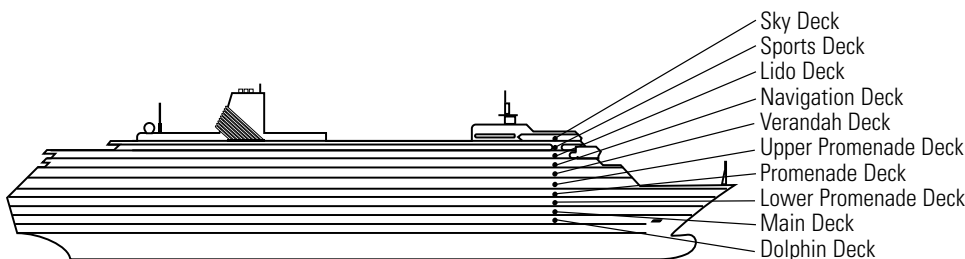

ms Volendam

DECK PLANS & STATEROOMS

The deck plans are color-coded by category of stateroom, and the category letter precedes the stateroom number in each room. All staterooms are equipped with DVD player, flat-panel television, telephone and multi-channel music.