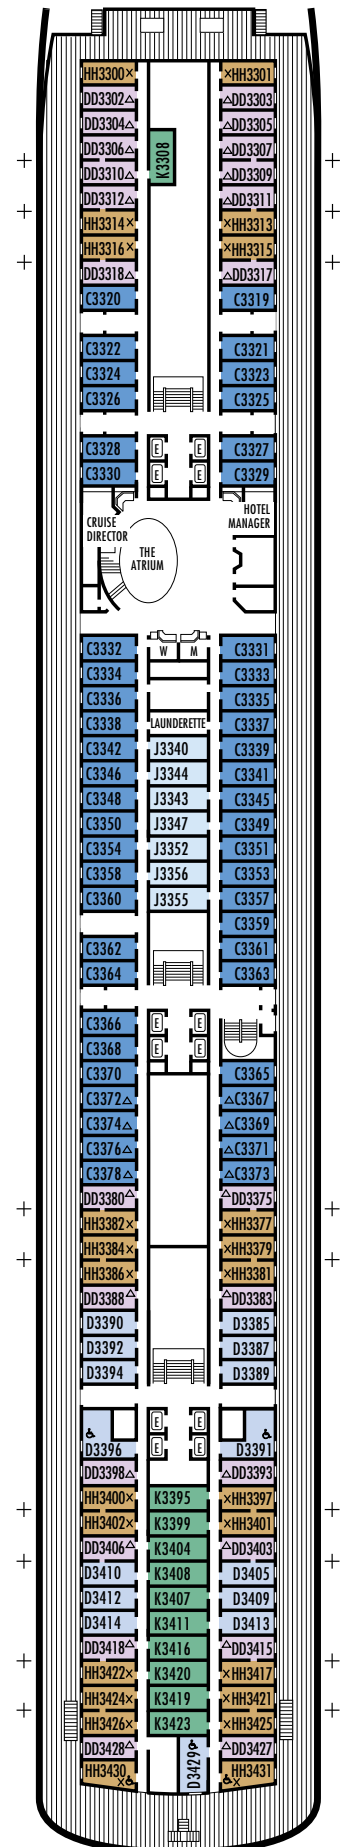

Important Note: Not all staterooms within each category have the same furniture configuration and/or facilities. Appropriate symbols within the rooms on the deck plans describe differences from the stateroom descriptions below.

All information is subject to change.

STATEROOM SYMBOL LEGEND

- Shower only
- Bath tub & shower
- ▲ 2 lower beds or converts to 1 queen-size (no sofa bed)
- Triple (2 lower beds, 1 sofa bed)
- Quad (2 lower beds, 1 sofa bed, 1 upper)
- △ Partial sea view
- ☆ 2 lower beds not convertible to a queen-size
- × Fully obstructed view
- + Connecting rooms
- These staterooms have portholes instead of windows
- ♿ Suite S7034 is wheelchair accessible with bathtub & shower. Staterooms AA7088, AA7087, B6228, B6225, C6104, D3396, D3391, HH3431, HH3430, D3429, G2702, L2700, K2555, K2554, G2500, FF1964, FF1955, H1807, H1806, H1805, H1804 are wheelchair accessible, shower only.

OCEAN-VIEW STATEROOMS

C **D** **DD**

Large: 2 lower beds convertible to 1 queen-size bed, bathtub & shower. All DD-category staterooms have partial sea views. Approximately 140–319 sq. ft.

HH

Large: 2 lower beds convertible to 1 queen-size bed, bathtub & shower. All HH-category staterooms have fully obstructed views. Approximately 140–319 sq. ft.

INTERIOR STATEROOMS

J **K**

Large: 2 lower beds convertible to 1 queen-size bed, shower. Approximately 182–293 sq. ft.