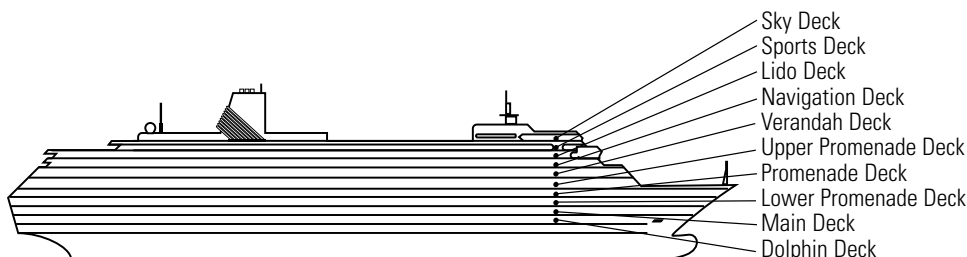

ms Volendam

DECK PLANS & STATEROOMS

The deck plans are color-coded by category of stateroom, and the category letter precedes the stateroom number in each room. All staterooms are equipped with DVD player, flat-panel television, telephone and multi-channel music.

Important Note: Not all staterooms within each category have the same furniture configuration and/or facilities. Appropriate symbols within the rooms on the deck plans describe differences from the stateroom descriptions below.

All information is subject to change.

STATEROOM SYMBOL LEGEND

- Shower only
- Bathtub & shower
- ▲ 2 lower beds or converts to 1 queen-size (no sofa bed)
- Triple (2 lower beds, 1 sofa bed)
- Quad (2 lower beds, 1 sofa bed, 1 upper)
- △ Partial sea view
- ☆ 2 lower beds not convertible to a queen-size
- × Fully obstructed view
- + Connecting rooms
- These staterooms have portholes instead of windows
- ♿ Suite S7034 is wheelchair accessible with bathtub & shower. Staterooms AA7088, AA7087, B6228, B6225, C6104, D3396, D3391, HH3431, HH3430, D3429, G2702, L2700, K2555, K2554, G2500, FF1964, FF1955, H1807, H1806, H1805, H1804 are wheelchair accessible, shower only.