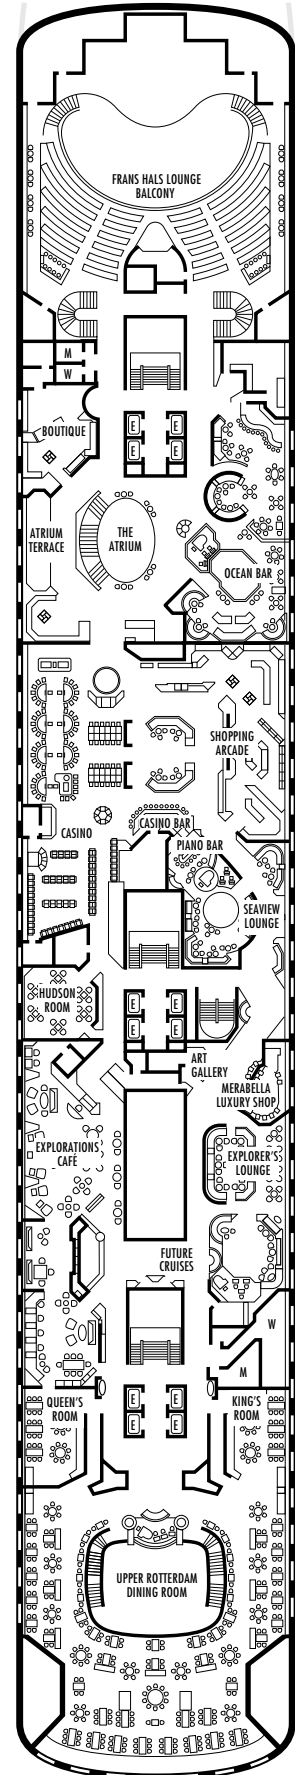

ms Volendam

DECK PLANS & STATEROOMS

The deck plans are color-coded by category of stateroom, and the category letter precedes the stateroom number in each room. All staterooms are equipped with DVD player, flat-panel television, telephone and multi-channel music.

Important Note: Not all staterooms within each category have the same furniture configuration and/or facilities. Appropriate symbols within the rooms on the deck plans describe differences from the stateroom descriptions below.

All information is subject to change.

STATEROOM SYMBOL LEGEND

- Shower only
- Bathtub & shower
- ▲ 2 lower beds or converts to 1 queen-size (no sofa bed)
- Triple (2 lower beds, 1 sofa bed)
- Quad (2 lower beds, 1 sofa bed, 1 upper)
- △ Partial sea view
- ☆ 2 lower beds not convertible to a queen-size
- × Fully obstructed view
- + Connecting rooms
- These staterooms have portholes instead of windows
- ♿ Suite S7034 is wheelchair accessible with bathtub & shower. Staterooms AA7088, AA7087, B6228, B6225, C6104, D3396, D3391, HH3431, HH3430, D3429, G2702, L2700, K2555, K2554, G2500, FF1964, FF1955, H1807, H1806, H1805, H1804 are wheelchair accessible, shower only.