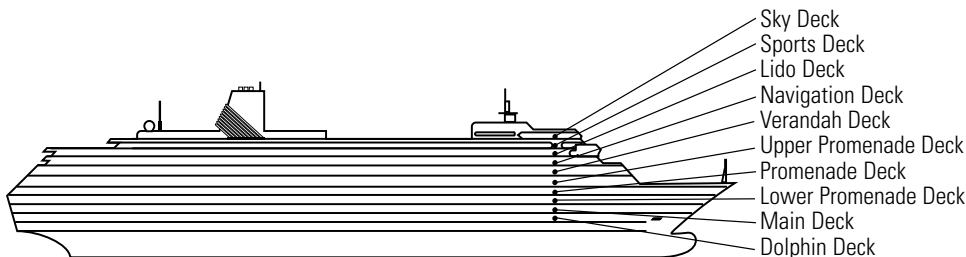

N **NN**

Standard: 2 lower beds convertible to 1 queen-size bed, 1 sofa bed & pullman upper, shower. Approximately 182–293 sq. ft.

DECK 1—DOLPHIN DECK Staterooms 1800–1964

ms Volendam

DECK PLANS & STATEROOMS