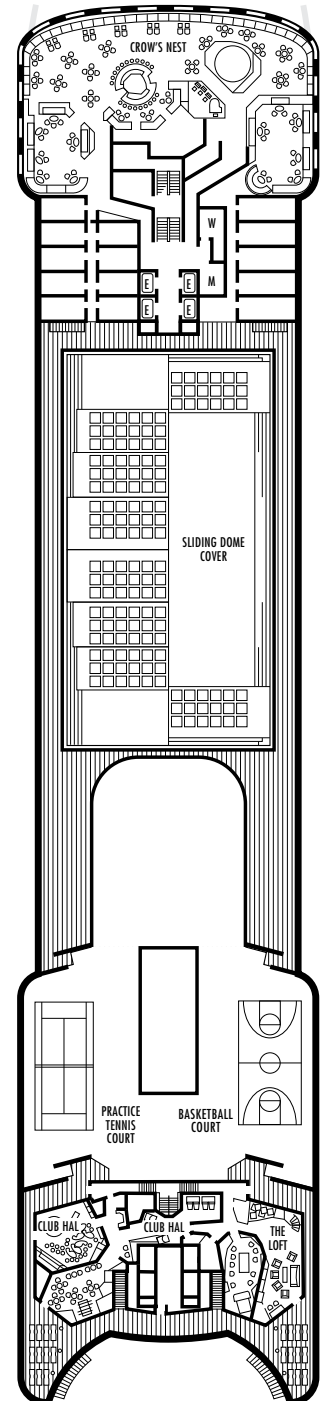

ms Volendam

DECK PLANS & STATEROOMS

The deck plans are color-coded by category of stateroom, and the category letter precedes the stateroom number in each room. All staterooms are equipped with DVD player, flat-panel television, telephone and multi-channel music.

Important Note: Not all staterooms within each category have the same furniture configuration and/or facilities. Appropriate symbols within the rooms on the deck plans describe differences from the stateroom descriptions below.

All information is subject to change.

STATEROOM SYMBOL LEGEND

- Shower only
- Bathtub & shower
- ▲ 2 lower beds or converts to 1 queen-size (no sofa bed)
- Triple (2 lower beds, 1 sofa bed)
- Quad (2 lower beds, 1 sofa bed, 1 upper)
- △ Partial sea view
- ☆ 2 lower beds not convertible to a queen-size
- × Fully obstructed view
- + Connecting rooms
- These staterooms have portholes instead of windows
- ♿ Suite S7034 is wheelchair accessible with bathtub & shower. Staterooms AA7088, AA7087, B6228, B6225, C6104, D3396, D3391, HH3431, HH3430, D3429, G2702, L2700, K2555, K2554, G2500, FF1964, FF1955, H1807, H1806, H1805, H1804 are wheelchair accessible, shower only.