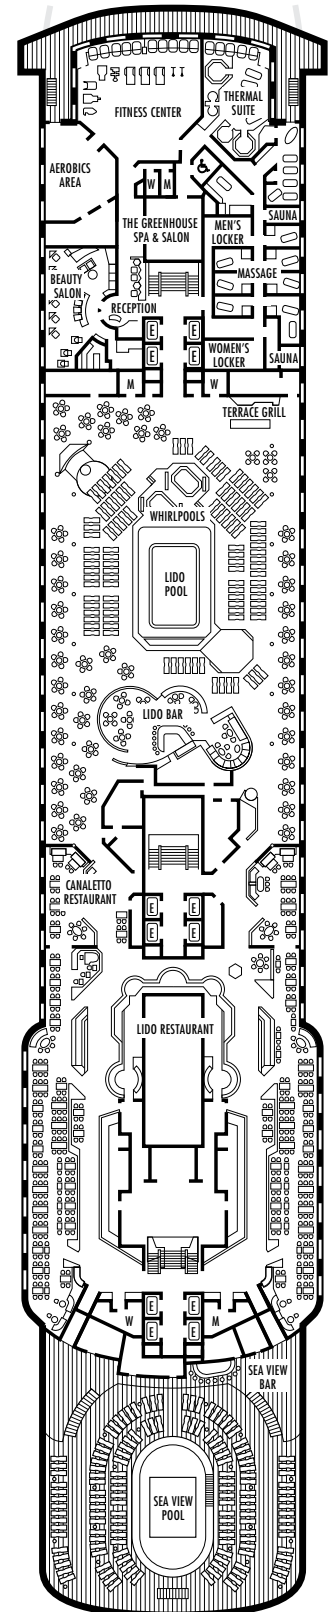

ms Volendam

DECK PLANS & STATEROOMS

The deck plans are color-coded by category of stateroom, and the category letter precedes the stateroom number in each room. All staterooms are equipped with DVD player, flat-panel television, telephone and multi-channel music.

Important Note: Not all staterooms within each category have the same furniture configuration and/or facilities. Appropriate symbols within the rooms on the deck plans describe differences from the stateroom descriptions below.

All information is subject to change.

STATEROOM SYMBOL LEGEND

- Shower only
- Bath tub & shower
- ▲ 2 lower beds or converts to 1 queen-size (no sofa bed)
- Triple (2 lower beds, 1 sofa bed)
- Quad (2 lower beds, 1 sofa bed, 1 upper)
- △ Partial sea view
- ☆ 2 lower beds not convertible to a queen-size
- × Fully obstructed view
- + Connecting rooms
- These staterooms have portholes instead of windows
- ♿ Suite S7034 is wheelchair accessible with bathtub & shower. Staterooms AA7088, AA7087, B6228, B6225, C6104, D3396, D3391, HH3431, HH3430, D3429, G2702, L2700, K2555, K2554, G2500, FF1964, FF1955, H1807, H1806, H1805, H1804 are wheelchair accessible, shower only.