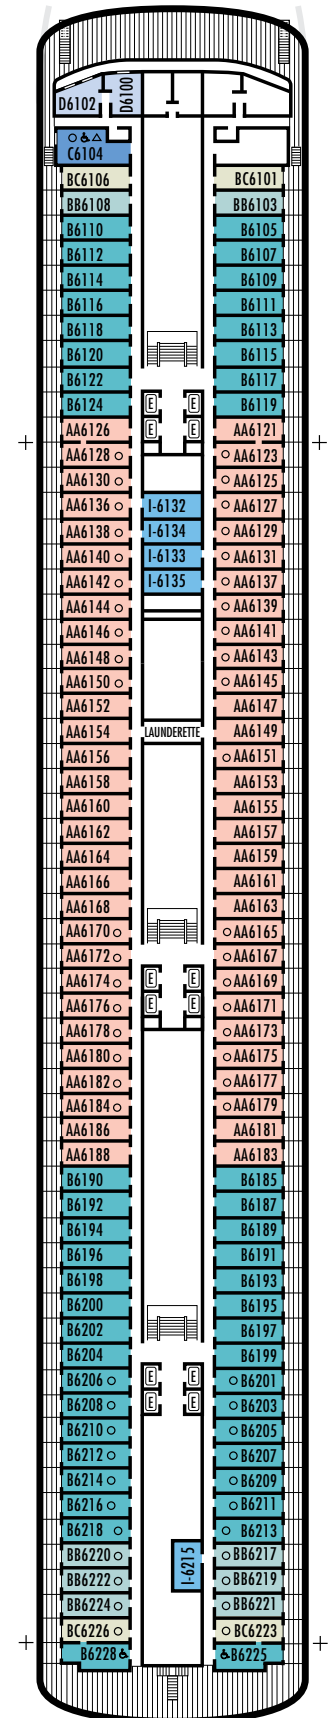

Important Note: Not all staterooms within each category have the same furniture configuration and/or facilities. Appropriate symbols within the rooms on the deck plans describe differences from the stateroom descriptions below.

All information is subject to change.

STATEROOM SYMBOL LEGEND

- Shower only
- Bath tub & shower
- ▲ 2 lower beds or converts to 1 queen-size (no sofa bed)
- Triple (2 lower beds, 1 sofa bed)
- Quad (2 lower beds, 1 sofa bed, 1 upper)
- △ Partial sea view
- ☆ 2 lower beds not convertible to a queen-size
- × Fully obstructed view
- + Connecting rooms
- These staterooms have portholes instead of windows
- ♿ Suite S7034 is wheelchair accessible with bathtub & shower. Staterooms AA7088, AA7087, B6228, B6225, C6104, D3396, D3391, HH3431, HH3430, D3429, G2702, L2700, K2555, K2554, G2500, FF1964, FF1955, H1807, H1806, H1805, H1804 are wheelchair accessible, shower only.

VERANDAH SUITES

AA B BB BC

Verandah Suites: 2 lower beds convertible to 1 queen-size bed, whirlpool bath & shower, sitting area, private verandah, mini-bar, refrigerator, floor-to-ceiling windows. Approximately 297–379 sq. ft. including verandah.

OCEAN-VIEW STATEROOMS

C D

Large: 2 lower beds convertible to 1 queen-size bed, bathtub & shower. Approximately 140–319 sq. ft.

INTERIOR STATEROOMS

I

Large: 2 lower beds convertible to 1 queen-size bed, shower. Approximately 182–293 sq. ft.