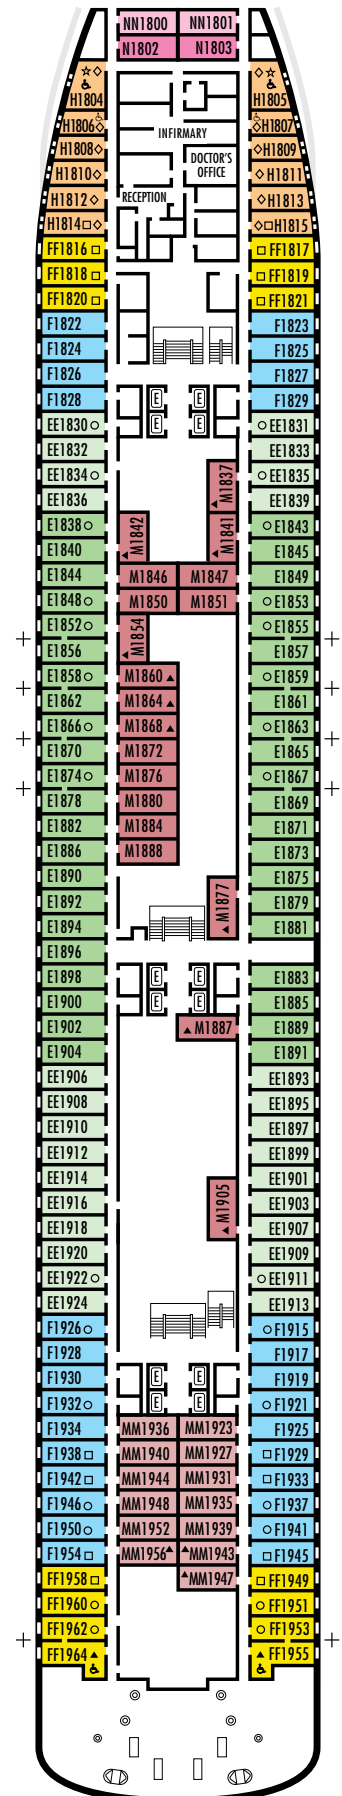

All information is subject to change.

STATEROOM SYMBOL LEGEND

- * Shower only
- Bath tub & shower
- ▲ 2 lower beds or converts to 1 queen-size (no sofa bed)
- Triple (2 lower beds, 1 sofa bed)
- Quad (2 lower beds, 1 sofa bed, 1 upper)
- △ Partial sea view
- ☆ 2 lower beds not convertible to a queen-size
- × Fully obstructed view
- + Connecting rooms
- ◇ These staterooms have portholes instead of windows
- ♿ Suite S7034 is wheelchair accessible with bathtub & shower. Staterooms AA7088, AA7087, B6228, B6225, C6104, D3396, D3391, HH3431, HH3430, D3429, G2702, L2700, K2555, K2554, G2500, FF1964, FF1955, H1807, H1806, H1805, H1804 are wheelchair accessible, shower only.

OCEAN-VIEW STATEROOMS

E **EE** **F** **FF** **H**

Large: 2 lower beds convertible to 1 queen-size bed, bathtub & shower. Approximately 140–319 sq. ft.

INTERIOR STATEROOMS

M **MM**

Large: 2 lower beds convertible to 1 queen-size bed, 1 sofa bed, shower. Approximately 182–293 sq. ft.

N **NN**

Standard: 2 lower beds convertible to 1 queen-size bed, 1 sofa bed & pullman upper, shower. Approximately 182–293 sq. ft.

DECK 1—DOLPHIN DECK Staterooms 1800–1964

ms Volendam

DECK PLANS & STATEROOMS