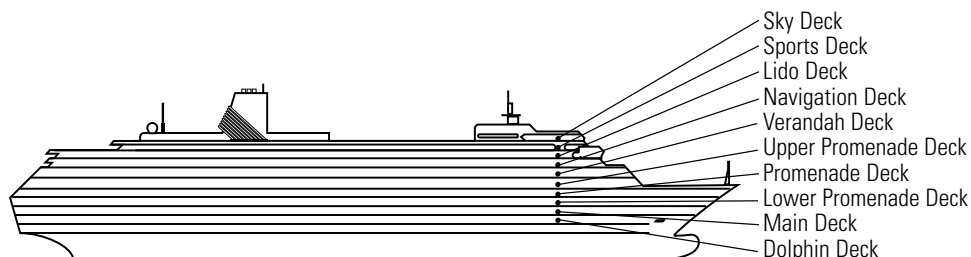

ms Volendam

DECK PLANS & STATEROOMS

The deck plans are color-coded by category of stateroom, and the category letter precedes the stateroom number in each room. All staterooms are equipped with DVD player, flat-panel television, telephone and multi-channel music.

Important Note: Not all staterooms within each category have the same furniture configuration and/or facilities. Appropriate symbols within the rooms on the deck plans describe differences from the stateroom descriptions below.

All information is subject to change.

STATEROOM SYMBOL LEGEND

- Shower only
- Bathtub & shower
- ▲ 2 lower beds or converts to 1 queen-size (no sofa bed)
- Triple (2 lower beds, 1 sofa bed)
- Quad (2 lower beds, 1 sofa bed, 1 upper)
- △ Partial sea view
- ☆ 2 lower beds not convertible to a queen-size
- × Fully obstructed view
- + Connecting rooms
- These staterooms have portholes instead of windows
- ♿ Suite S7034 is wheelchair accessible with bathtub & shower. Staterooms AA7088, AA7087, B6228, B6225, C6104, D3396, D3391, HH3431, HH3430, D3429, G2702, L2700, K2555, K2554, G2500, FF1964, FF1955, H1807, H1806, H1805, H1804 are wheelchair accessible, shower only.