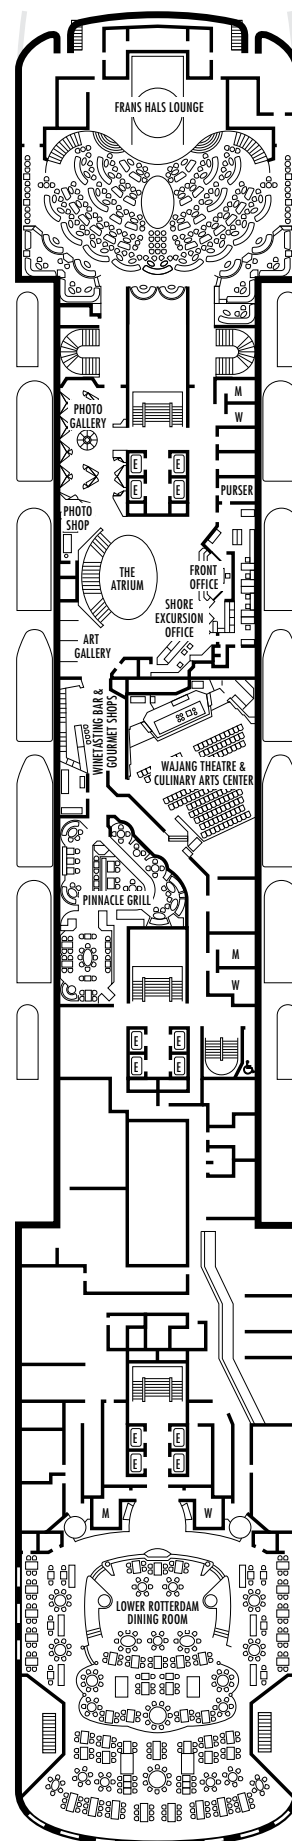

ms Volendam

DECK PLANS & STATEROOMS

The deck plans are color-coded by category of stateroom, and the category letter precedes the stateroom number in each room. All staterooms are equipped with DVD player, flat-panel television, telephone and multi-channel music.

Important Note: Not all staterooms within each category have the same furniture configuration and/or facilities. Appropriate symbols within the rooms on the deck plans describe differences from the stateroom descriptions below.

All information is subject to change.

STATEROOM SYMBOL LEGEND

- Shower only
- Bathtub & shower
- ▲ 2 lower beds or converts to 1 queen-size (no sofa bed)
- Triple (2 lower beds, 1 sofa bed)
- Quad (2 lower beds, 1 sofa bed, 1 upper)
- △ Partial sea view
- ☆ 2 lower beds not convertible to a queen-size
- × Fully obstructed view
- + Connecting rooms
- These staterooms have portholes instead of windows
- ♿ Suite S7034 is wheelchair accessible with bathtub & shower. Staterooms AA7088, AA7087, B6228, B6225, C6104, D3396, D3391, HH3431, HH3430, D3429, G2702, L2700, K2555, K2554, G2500, FF1964, FF1955, H1807, H1806, H1805, H1804 are wheelchair accessible, shower only.